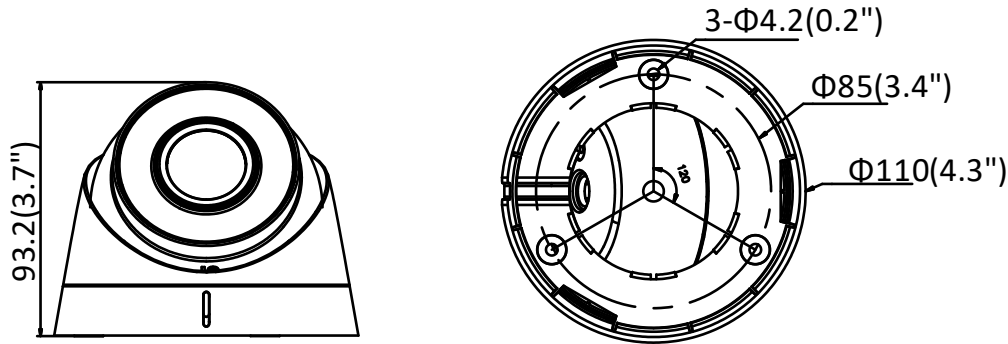

Dimensions

Unit:mm(inch)

Accessories

Distributed by