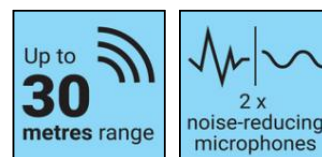

Bluetooth Earset Business Pro

Nr pozycji:

126-25

EAN: