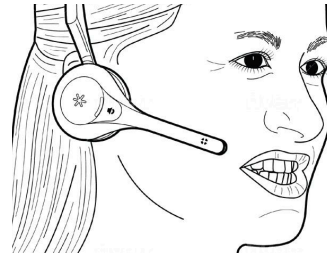

## Take headset from charger

Take headset from charger, attach headband and place on head. LED pulses every 5 seconds.

2

"Ok Quail"

"Group Name"