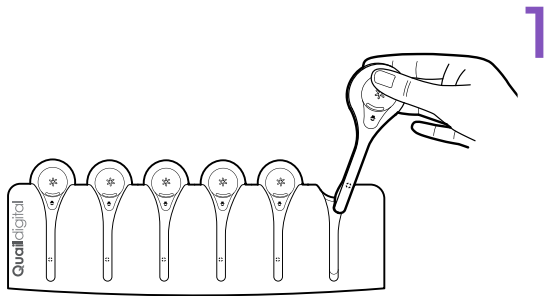

Daily Use Guide

1

Take headset from charger

Take headset from charger, attach headband and place on head. LED pulses every 5 seconds.