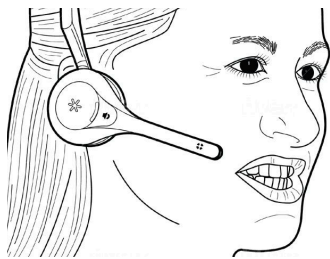

## Take headset from charger

Take headset from charger, attach headband and place on head. LED pulses every 5 seconds.

2

"Ok Quail"

"Group Name"

## Saying Wakeword

Say "Ok Quail", then say the "Group Name" you wish to join. Headset will single beep between each command.

3

"Ok Quail"

"New Group"