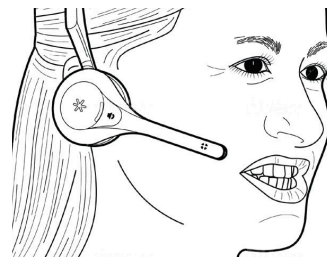

## Take headset from charger

Take headset from charger, attach headband and place on head. LED pulses every 5 seconds.

2

"Ok Quail"

"Group Name"

## Saying Wakeword

Say "Ok Quail", then say the "Group Name" you wish to join. Headset will single beep between each command.

3

"Ok Quail"

"New Group"

## Changing Groups

Say "Ok Quail", then say the "New Group" you wish to join. Headset will single beep between each command.

4

"Ok Quail"

"Louder"