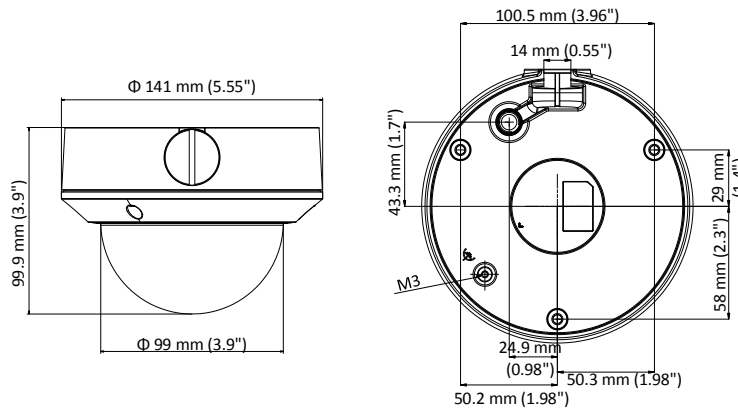

Available Models

DS-2CD1721F-I (Z)

Dimension

Accessory

Distributed by

HIKVISION®

Headquarters

No.555 Qianmo Road, Binjiang District,
Hangzhou 310051, China
T +86-571-8807-5998
overseasbusiness@hikvision.com

Hikvision USA
T +1-909-895-0400
sales.usa@hikvision.com

Hikvision Italy
T +39-0438-6902
info.it@hikvision.com

Hikvision Singapore
T +65-6684-4718
sg@hikvision.com

Hikvision Africa
T +27 (10) 0351172
sale.africa@hikvision.com

Hikvision Europe
T +31-23-55-42-770
info.eu@hikvision.com

Hikvision France
T +33(0)1-85-330-450
info.fr@hikvision.com

Hikvision Oceania
T +61-2-8599-4233
salesau@hikvision.com

Hikvision Hong Kong
T +852-2151-1761

Hikvision Middle East
T +971-4-8816086
salesme@hikvision.com

Hikvision Spain
T +34-91-737-16-55
info.es@hikvision.com

Hikvision Canada
T +1-909-895-0400
sales.usa@hikvision.com

Hikvision Russia
T +7-495-669-67-99
saleru@hikvision.com

Hikvision Poland
T +48-22-460-01-50
poland@hikvision.com

Hikvision Korea
T +82-31-731-8841
sales.korea@hikvision.com

Hikvision India
T +91-22-28469900
sales@pramahikvision.com

Hikvision UK
T +01628-902140
support.uk@hikvision.com

Hikvision Brazil
T +55 11 3318-0050
Latam.support@hikvision.com