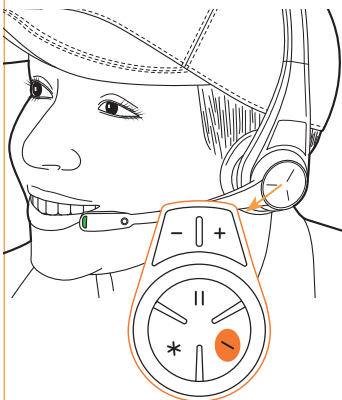

HEADSET FEATURES

FIRST STEP

Insert battery into headset, LED double flashes **GREEN**. Press * button and speak to test working.

TAKING ORDER

Press Lane 1 button to take order.

CLOSE CALL

Car leaves, LED double flashes **GREEN**.

TAKING OVER AN ORDER

Press and hold Lane 1 button. Short BEEP then long BEEP and LED turns solid **GREEN**.

PAGING

Press and hold * button to speak, LED turns **WHITE**.