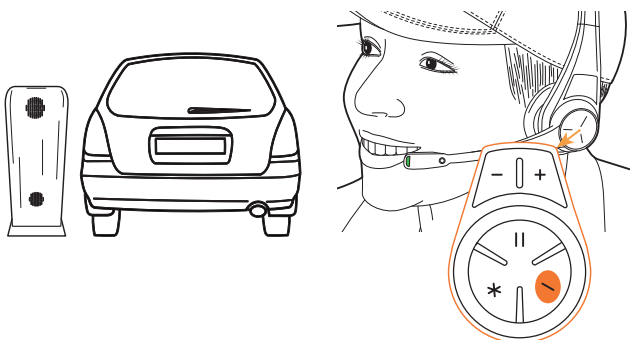

HEADSET FEATURES

FIRST STEP

Insert battery into headset, LED double flashes **GREEN**. Press * button and speak to test working.

TAKING ORDER

Press Lane 1 button to take order.

CLOSE CALL

Car leaves, LED double flashes **GREEN**.

TAKING OVER AN ORDER

Press and hold Lane 1 button. Short BEEP then long BEEP and LED turns solid **GREEN**.

PAGING

Press and hold * button to speak, LED turns **WHITE**.