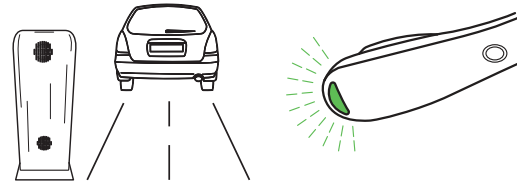

HEADSET FEATURES

FIRST STEP

Insert battery into headset, LED double flashes **GREEN**. Press * button and speak to test working.

TAKING ORDER

Press Lane 1 button to take order.

CLOSE CALL

Car leaves, LED double flashes **GREEN**.

TAKING OVER AN ORDER

Press and hold Lane 1 button. Short BEEP then long BEEP and LED turns solid **GREEN**.

PAGING

Press and hold * button to speak, LED turns **WHITE**.