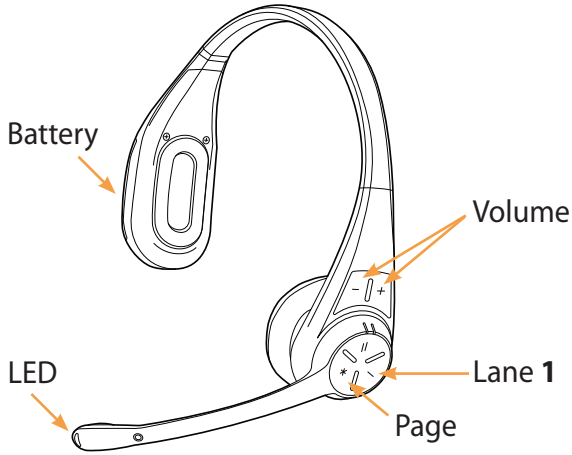

HEADSET FEATURES

FIRST STEP

Insert battery into headset, LED double flashes **GREEN**. Press * button and speak to test working.

TAKING ORDER

Press Lane 1 button to take order.

CLOSE CALL

Car leaves, LED double flashes **GREEN**.

TAKING OVER AN ORDER

Press and hold Lane 1 button. Short BEEP then long BEEP and LED turns solid **GREEN**.

PAGING

Press and hold * button to speak, LED turns **WHITE**.