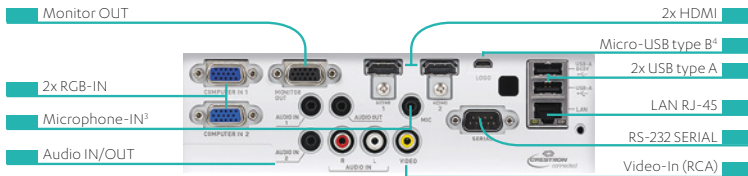

* Only for models with network functionality: XJ-S400WN, XJ-S400UN.

Technical specifications of the Superior Series at a glance:		XJ-S400U	XJ-S400UN	XJ-S400WN	XJ-S400W
Display	Technology: Resolution:	0.67" DLP® chip (WUXGA) 1,920 x 1,200 pixels (WUXGA, Aspect ratio 16:10)		0.65" DLP®-Chip (WXGA) 1,280 x 800 pixels (WXGA, Aspect ratio 16:10)	
Illumination technology	Type: Service life ¹ : Brightness ² :	Laser and LED R-Hybrid Technology up to 20,000 hours 4,000 lumens			
Picture	Contrast: Colour depth:	20,000:1 up to 1.07 billion (full colour)			
Projection lens	Technology: Projection ratio (distance:image width): Offset: Min. distance: Focus:	1.7x manual zoom, manual focus, F=2.33 to 3.03 / f=19.5 to 32.2 1.32–2.20:1 33% 0.77m Manual		1.38–2.31:1 35% 0.92m	
Projection	Size of the projection screen: Viewing distance 60" screen: Viewing distance 100" screen:	30" (0.76m) to 300" (7.62m) 1.64m to 2.78m 2.80m to 4.70m		1.72m to 2.92m 2.94m to 4.94m	
Keystone correction		Vertical (automatic / manual): +30°/ ±30°			
Interfaces	Computer: Digital input: Video input: Audio input: Audio output: Microphone input: Control inputs: USB for power supply: USB function: Wireless connectivity: Connectable USB devices:	RGB port (15 pin RGB mini D-sub (VGA)) 2x HDMI Typ A RCA Pin Terminal (composite) YCbCr/YPbPr 1x 3.5mm stereo mini jack, 1x RCA [R/L] (composite) 2x 3.5mm stereo mini jack, 1x RCA [R/L] (composite) 3.5mm stereo mini jack (variable audio output) – RS-232 (D-Sub 9pin) 1x USB type A – – IEEE 802.11b/g/n ⁵ (2.4GHz) (requires YW-41 WLAN adapter, separately available) CASIO wireless adapter YW-41, selected CASIO graphing calculators ⁶			
Audio system		16W monaural speaker			
Advanced features	Other:	Direct power on, direct power off, rear projection, freeze, blank screen, ceiling mounting (4x M4)			
Operating noise		Light Control On (1–7): 28–33dB Light Control Off (Normal): 36dB			
Energy consumption	Light Control On (Light Output 1–7): Light Control Off (Normal): Standby:	120–210W 215W –	125–215W 220W 0.17W	120–210W 215W –	–
Included with product ⁷	IR remote control: Other:	YT-161 2x AAA-batteries, mains cable, warranty card			
Optional accessories	WLAN:	–	WLAN adapter (YW-41)	–	–
General	Dimensions (W x H x D): Weight: Casing/colour: Operating temperature: Power supply requirements: Warranty:	357 x 124 x 337mm 5.9kg White 5–35°C 100–240V, 50/60Hz 1. When used for less than 12 hours per day: Projector: three years Light source: five years or 10,000 hours ⁸ 2. When used continuously for more than 12 hours per day Projector: two years Light source: two years or 6,000 hours ³			
Educational Solutions		Custom Templates, Auto Projection Off, Auto Input Search, Countdown Timer Function, Mirror Mode	1-Click Connection, Moderator Function, Custom Templates, Auto Projection Off, Auto Input Search, Countdown Timer Function, Mirror Mode	Custom Templates, Auto Projection Off, Auto Input Search, Countdown Timer Function, Mirror Mode	