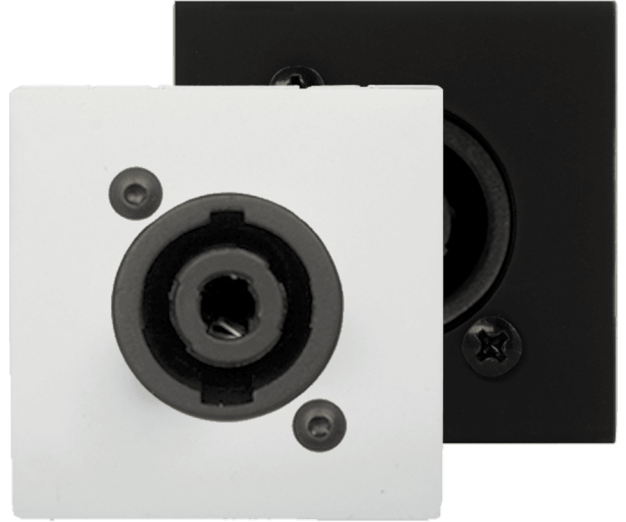

## Product information:

---

Connection plate with Neutrik Speakon connector, designed to be used with bTicino installation materials. Available in Black (/B) & White (/W). (Mounting frame and cover plate not included)

## Variants:

---

- CP43SPE/W - White version