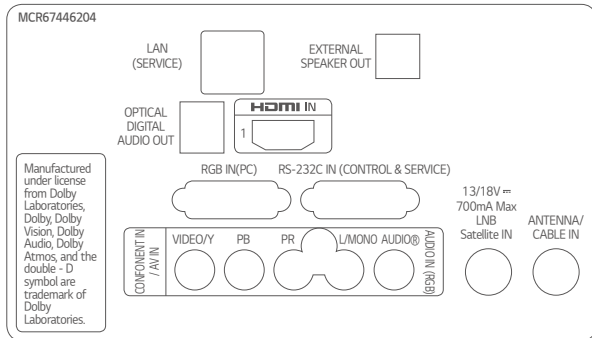

32H"

28H"

To Be Updated

* Dimensions & Jack Panels (Read/Side) may differ from the above image, so please contact LG salesteam to verify before ordering.

SPECIFICATIONS

		49LT340C	43LT340C	32LT340C	28LT340C (Not for sale yet, coming in Q1 2020)
DESIGN	Stand Type	2 Pole	2 Pole	2 Pole	1 pole (Fixed)
	Front Color	Ceramic BK	Ceramic BK	Ceramic BK	Ceramic BK
DISPLAY	Inch	49"	43"	32H"	28H"
	Resolution	1,920 x 1,080 (FHD)	1,920 x 1,080 (FHD)	1,366 x 768 (HD)	1,366 x 768 (HD)
	Backlight Unit Type	Direct	Direct	Direct	Direct
	Brightness (cd/m ²)	400	400	240	200
BROADCASTING SYSTEM	TV Reception	• (DVB-T2 / C / S2)	• (DVB-T2 / C / S2)	• (DVB-T2 / C / S2)	• (DVB-T2 / C / S2)
VIDEO	HDR / HDR Dolby Vision	- / -	- / -	- / -	- / -
AUDIO	Audio Output	10W + 10W	10W + 10W	5W + 5W	5W + 5W
	Speaker System	2.0 ch	2.0 ch	2.0 ch	2.0 ch
HOSPITALITY FEATURES	Quick menu 3.0, USB Cloning, Wake on LAN, SNMP, Self Diagnostics(USB), HTNG-CEC (1.4), Simlink (HDMI-CEC, 1.4), IR Out (RS-232C), Multi IR Code, Hotel Mode, Lock Mode (Limited), Welcome Video / Screen, Insert Image, One Channel Map, IP Channel Manager, External Speaker Out, RJP (Remote Jack Pack) Compatibility, USB Auto Playback / USB Auto Playback+, Auto Off / Sleep Timer, Smart Energy Saving, Motion Eye Care, Crestron Connected® (Network Based Control), DPM (Digital Power Management), Time Scheduler, NTP Sync Timer				
JACK INTERFACE	Set Side	Headphone Out, HDMI In (1.4), USB (2.0), CI Slot			
	Set Rear	HDMI In (HDCP, 1.4), RF In (2), AV In, Component in (RCA5 Type), Digital Audio Out (Optical), RGB In (D-sub 15pin) - PC, RS-232C(D-Sub 9pin, Control & Service), RJ45 (Usage Purpose, Control & Service), External Speaker Out (Spk-out 1, 4W (Stereo, R : 2.0W, L : 2.0W, 8Ω))			
DIMENSION (UNIT : mm / kg)	VESA	300 x 300	200 x 200	200 x 200	100 x 100
	W x H x D / Weight (With stand)	1,110 x 705 x 235 / 11.4	977 x 615 x 187 / 8.1	739 x 472 x 168 / 4.9	650 x 449 x 188 / 4.58
	W x H x D / Weight (Without stand)	1,110 x 650 x 72 (81.1) / 11.3	977 x 575 x 71.7 (80.8) / 8.0	739 x 441 x 74.6 (84) / 4.85	650 x 390 (Including IR.395) x 78.4 / 4.18
	W x H x D / Weight (Shipping)	1,193 x 770 x 158 / 13.4	1,060 x 660 x 152 / 10.5	812 x 510 x 142 / 6.1	TBD / 6.46
POWER (UNIT : WATTS)	Voltage, Hz	100 - 240, 50/60	100 - 240, 50/60	100 - 240, 50/60	100 - 240, 50/60
	Typical	71.4	62.0	33.4	TBD
	Stand-by	0.3	0.3	0.3	0.5W (TBD)