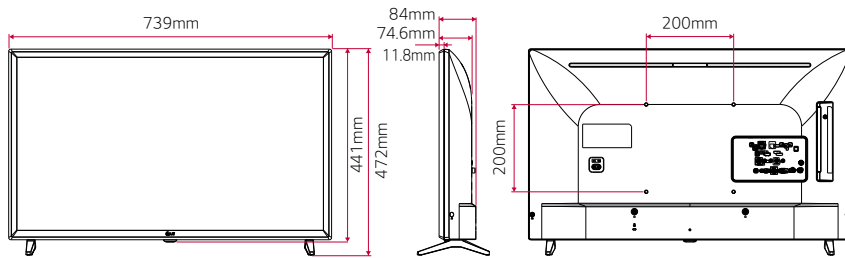

DIMENSION

49"

43"

32H"

28H"

To Be Updated

CONNECTIVITY

49" / 43"

32H"

28H"

To Be Updated

* Dimensions & Jack Panels (Read/Side) may differ from the above image, so please contact LG salesteam to verify before ordering.