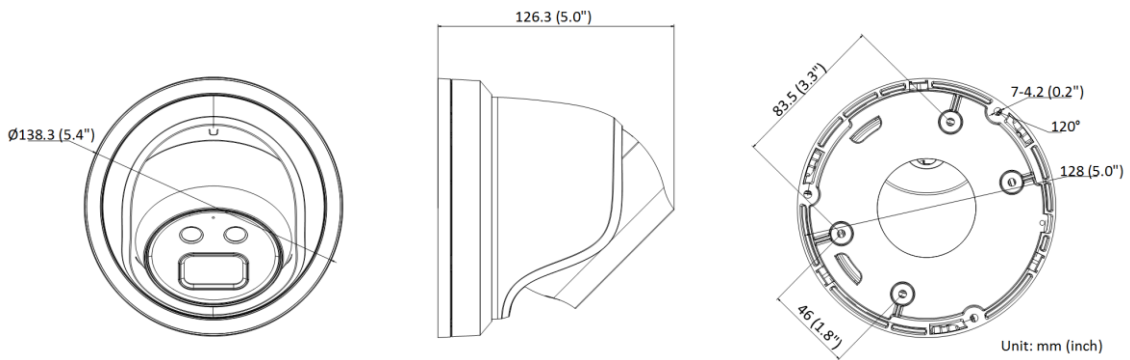

Power Supply	12 VDC \pm 25%, reverse polarity protection PoE: 802.3af, class 3
Power Consumption and Current	12 VDC, 0.4 A, max. 4.8 W PoE: (802.3af, 36 V to 57 V), 0.17 A to 0.1 A, max. 5.8 W
Power Interface	\varnothing 5.5 mm coaxial power plug
Material	Metal except for trim ring
Camera Dimension	\varnothing 138.3 \times 126.3 mm (5.4" \times 5.0")
Package Dimension	170 \times 170 \times 150 mm (6.7" \times 6.7" \times 5.9")
Camera Weight	770 g (1.7 lb.)
With Package Weight	1073 g (2.4 lb.)
Linkage Method	Upload to NAS/memory card, notify surveillance center, trigger record, trigger capture, strobe light, audible warning *Note: External device is required.
Web Client Language	32 languages English, Russian, Estonian, Bulgarian, Hungarian, Greek, German, Italian, Czech, Slovak, French, Polish, Dutch, Portuguese, Spanish, Romanian, Danish, Swedish, Norwegian, Finnish, Croatian, Slovenian, Serbian, Turkish, Korean, Traditional Chinese, Thai, Vietnamese, Japanese, Latvian, Lithuanian, Portuguese (Brazil)
General Function	Anti- flicker, heartbeat, mirror, privacy masks, flash log, password reset via e-mail, pixel counter
Software Reset	Yes
Approval	
EMC	FCC (47 CFR Part 15, Subpart B); CE-EMC (EN 55032: 2015, EN 61000-3-2: 2014, EN 61000-3-3: 2013, EN 50130-4: 2011 +A1: 2014); RCM (AS/NZS CISPR 32: 2015); IC (ICES-003: Issue 6, 2016); KC (KN 32: 2015, KN 35: 2015)
Safety	UL (UL 60950-1); CB (IEC 60950-1:2005 + Am 1:2009 + Am 2:2013); CE-LVD (EN 60950-1:2005 + Am 1:2009 + Am 2:2013); BIS (IS 13252(Part 1):2010+A1:2013+A2:2015); LOA (IEC/EN 60950-1)
Environment	CE-RoHS (2011/65/EU); WEEE (2012/19/EU); Reach (Regulation (EC) No 1907/2006)
Protection	-IU: Ingression protection: IP66 (IEC 60529-2013) -I: Ingression protection: IP67 (IEC 60529-2013)

Available Model

DS-2CD2326G2-I (2.8 mm, 4 mm, 6 mm)

DS-2CD2326G2-IU (2.8 mm, 4 mm, 6 mm)

▪ **Dimension**

▪ **Accessory**

DS-1276ZJ-SUS
Corner Mount

DS-1271ZJ-140
Pendent Mount

DS-1273ZJ-140B
Wall Mount