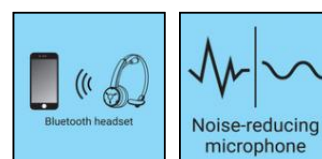

Bluetooth Headset Business Pro

Nr pozycji:

126-26

EAN:

5705730126260