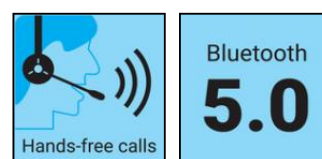

Bluetooth Headset Business Pro

Nr pozycji:

126-26

EAN:

5705730126260