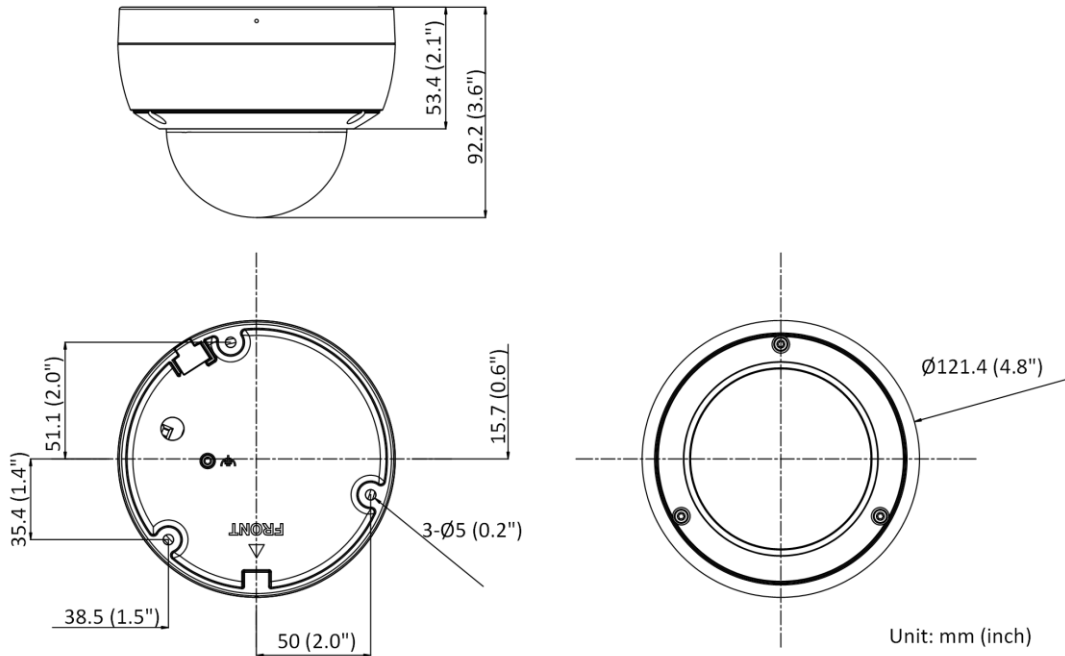

▪ **Available Model**

- DS-2CD2126G2-I (2.8/4 mm)
- DS-2CD2126G2-ISU (2.8/4 mm)

▪ **Dimension**

▪ **Accessory**

▪ **Optional**

DS-1271ZJ-120 Pendant Mount	DS-1280ZJ-DM46 Junction Box	DS-1272ZJ-120 Wall Mount	DS-1272ZJ-120B Wall Mount	DS-1276ZJ-SUS Corner Mount
DS-1275ZJ-SUS Vertical Pole Mount	DS-1253ZJ-M Rain Shade	DS-1272ZJ-120-TR15 Wall Mount