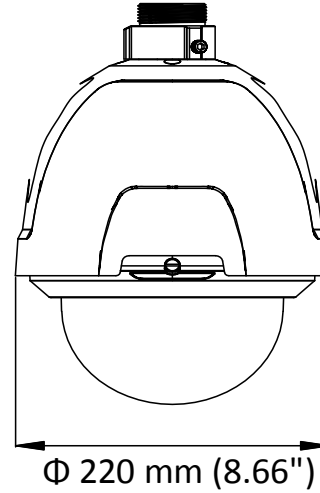

Order Model

DS-2AE5232T-A(D)

Dimension

Accessory

Headquarters

No.555 Qianmo Road, Binjiang District,
Hangzhou 310051, China
T +86-571-8807-5998
overseasbusiness@hikvision.com

Hikvision USA
T +1-909-895-0400
sales.usa@hikvision.com

Hikvision Australia
T +61-2-8599-4233
salesau@hikvision.com

Hikvision India
T +91-22-28469900
sales@pramahikvision.com

Hikvision Canada
T +1-866-200-6690
sales.canada@hikvision.com

Hikvision Thailand
T +662-275-9949
sales.thailand@hikvision.com

Hikvision Europe
T +31-23-5542770
sales.eu@hikvision.com

Hikvision Italy
T +39-0438-6902
info.it@hikvision.com

Hikvision Brazil
T +55 11 3318-0050
Latam.support@hikvision.com

Hikvision Turkey
T +90 (216)521 7070- 7074
sales.tr@hikvision.com

Hikvision Malaysia
T +601-7652-2413
sales.my@hikvision.com

Hikvision UK & Ireland
T +01628-902140
sales.uk@hikvision.com

Hikvision South Africa
Tel: +27 (10) 0351172
sale.africa@hikvision.com

Hikvision France
T +33(0)1-85-330-450
info.fr@hikvision.com

Hikvision Kazakhstan
T +7-727-9730667
nikia.panfilov@hikvision.ru

Hikvision Vietnam
T +84-974270888
sales.vt@hikvision.com

Hikvision UAE
T +971-4-4432090
salesme@hikvision.com

Hikvision Singapore
T +65-6684-4718
sg@hikvision.com

Hikvision Spain
T +34-91-737-16-55
info.es@hikvision.com

Hikvision Tashkent
T +99-87-1238-9438
uzb@hikvision.ru

Hikvision Hong Kong
T +852-2151-1761
info.hk@hikvision.com

Hikvision Russia
T +7-495-669-67-99
saleru@hikvision.com

Hikvision Korea
T +82-(0)31-731-8817
sales.korea@hikvision.com

Hikvision Poland
T +48-22-460-01-50
info.pl@hikvision.com

Hikvision Indonesia
T +62-21-2933759
Sales.Indonesia@hikvision.com

Hikvision Colombia
sales.colombia@hikvision.com