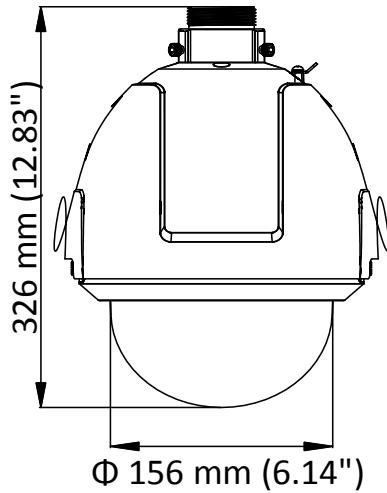

Order Model

DS-2AE5232T-A(D)

Dimension

Accessory

Headquarters

No.555 Qianmo Road, Binjiang District,
Hangzhou 310051, China
T +86-571-8807-5998
overseasbusiness@hikvision.com

Hikvision USA
T +1-909-895-0400
sales.usa@hikvision.com

Hikvision Australia
T +61-2-8599-4233
salesau@hikvision.com

Hikvision India
T +91-22-28469900
sales@pramahikvision.com

Hikvision Canada
T +1-866-200-6690
sales.canada@hikvision.com

Hikvision Thailand
T +662-275-9949
sales.thailand@hikvision.com

Hikvision Europe
T +31-23-5542770
sales.eu@hikvision.com

Hikvision Italy
T +39-0438-6902
info.it@hikvision.com

Hikvision Brazil
T +55 11 3318-0050
Latam.support@hikvision.com

Hikvision Turkey
T +90 (216)521 7070- 7074
sales.tr@hikvision.com

Hikvision Malaysia
T +601-7652-2413
sales.my@hikvision.com

Hikvision UK & Ireland
T +01628-902140
sales.uk@hikvision.com

Hikvision South Africa
Tel: +27 (10) 0351172
sale.africa@hikvision.com

Hikvision France
T +33(0)1-85-330-450
info.fr@hikvision.com

Hikvision Kazakhstan
T +7-727-9730667
nikia.panfilov@hikvision.ru

Hikvision Vietnam
T +84-974270888
sales.vt@hikvision.com

Hikvision UAE
T +971-4-4432090
salesme@hikvision.com

Hikvision Singapore
T +65-6684-4718
sg@hikvision.com

Hikvision Spain
T +34-91-737-16-55
info.es@hikvision.com

Hikvision Tashkent
T +99-87-1238-9438
uzb@hikvision.ru

Hikvision Hong Kong
T +852-2151-1761
info.hk@hikvision.com

Hikvision Russia
T +7-495-669-67-99
saleru@hikvision.com

Hikvision Korea
T +82-(0)31-731-8817
sales.korea@hikvision.com

Hikvision Poland
T +48-22-460-01-50
info.pl@hikvision.com

Hikvision Indonesia
T +62-21-2933759
Sales.Indonesia@hikvision.com

Hikvision Colombia
sales.colombia@hikvision.com