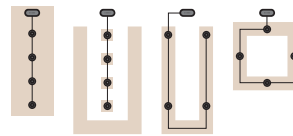

Setting Examples

1 microphone

2 microphones

3 microphones

4 microphones

5 microphones

Specifications

General	Interface	Control Unit : USB 2.0 High Speed, Bluetooth, NFC (Near Field Communication) Audio Input terminal (stereo RCA pin), Audio Output terminal (stereo RCA pin), External speaker terminal (RCA pin) x 2, Power terminal, Microphone terminal Microphone : Input and output terminals
	Power consumption (max)	20 W (one connected microphone), 35 W (five microphones connected)
	Radio interference standard	FCC (Part 15B) Class A, ICES-003, EN55020, EN55024, EN55032
	Power source	US and Canada models: AC 120 V (60 Hz) UK, Europe and Russia models: AC 220-240 V (50 Hz)
	Operating environment	Temperature: 0 to 40°C (32 to 104°F) Humidity: 20 to 85% (no condensation)
	Dimensions	Control Unit (W x H x D): 332 x 95 x 162 mm (13.1 x 3.74 x 6.38 in) Microphone (W x H x D): 136 x 36 x 136 mm (5.35 x 1.42 x 5.35 in)
	Weight	Control Unit: 1.8 kg (4.0 lbs), Microphone: 0.4 kg (0.9 lbs)
	Supported OS	OS: 32-bit or 64-bit Windows 10, 32-bit or 64-bit Windows 8.1, 32-bit or 64-bit Windows 7, macOS 10.12, Mac OS X 10.11, Mac OS X 10.10 USB: USB 2.0 or later