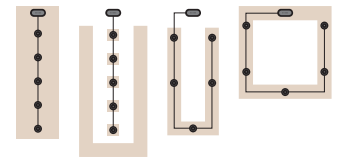

Setting Examples

1 microphone

2 microphones

3 microphones

4 microphones

5 microphones

Specifications

General	Interface	Control Unit : USB 2.0 High Speed, Bluetooth, NFC (Near Field Communication) Audio Input terminal (stereo RCA pin), Audio Output terminal (stereo RCA pin), External speaker terminal (RCA pin) x 2, Power terminal, Microphone terminal Microphone : Input and output terminals
	Power consumption (max)	20 W (one connected microphone), 35 W (five microphones connected)
	Radio interference standard	FCC (Part 15B) Class A, ICES-003, EN55020, EN55024, EN55032
	Power source	US and Canada models: AC 120 V (60 Hz) UK, Europe and Russia models: AC 220-240 V (50 Hz)
	Operating environment	Temperature: 0 to 40°C (32 to 104°F) Humidity: 20 to 85% (no condensation)
	Dimensions	Control Unit (W x H x D): 332 x 95 x 162 mm (13.1 x 3.74 x 6.38 in) Microphone (W x H x D): 136 x 36 x 136 mm (5.35 x 1.42 x 5.35 in)
	Weight	Control Unit: 1.8 kg (4.0 lbs), Microphone: 0.4 kg (0.9 lbs)
	Supported OS	OS: 32-bit or 64-bit Windows 10, 32-bit or 64-bit Windows 8.1, 32-bit or 64-bit Windows 7, macOS 10.12, Mac OS X 10.11, Mac OS X 10.10 USB: USB 2.0 or later